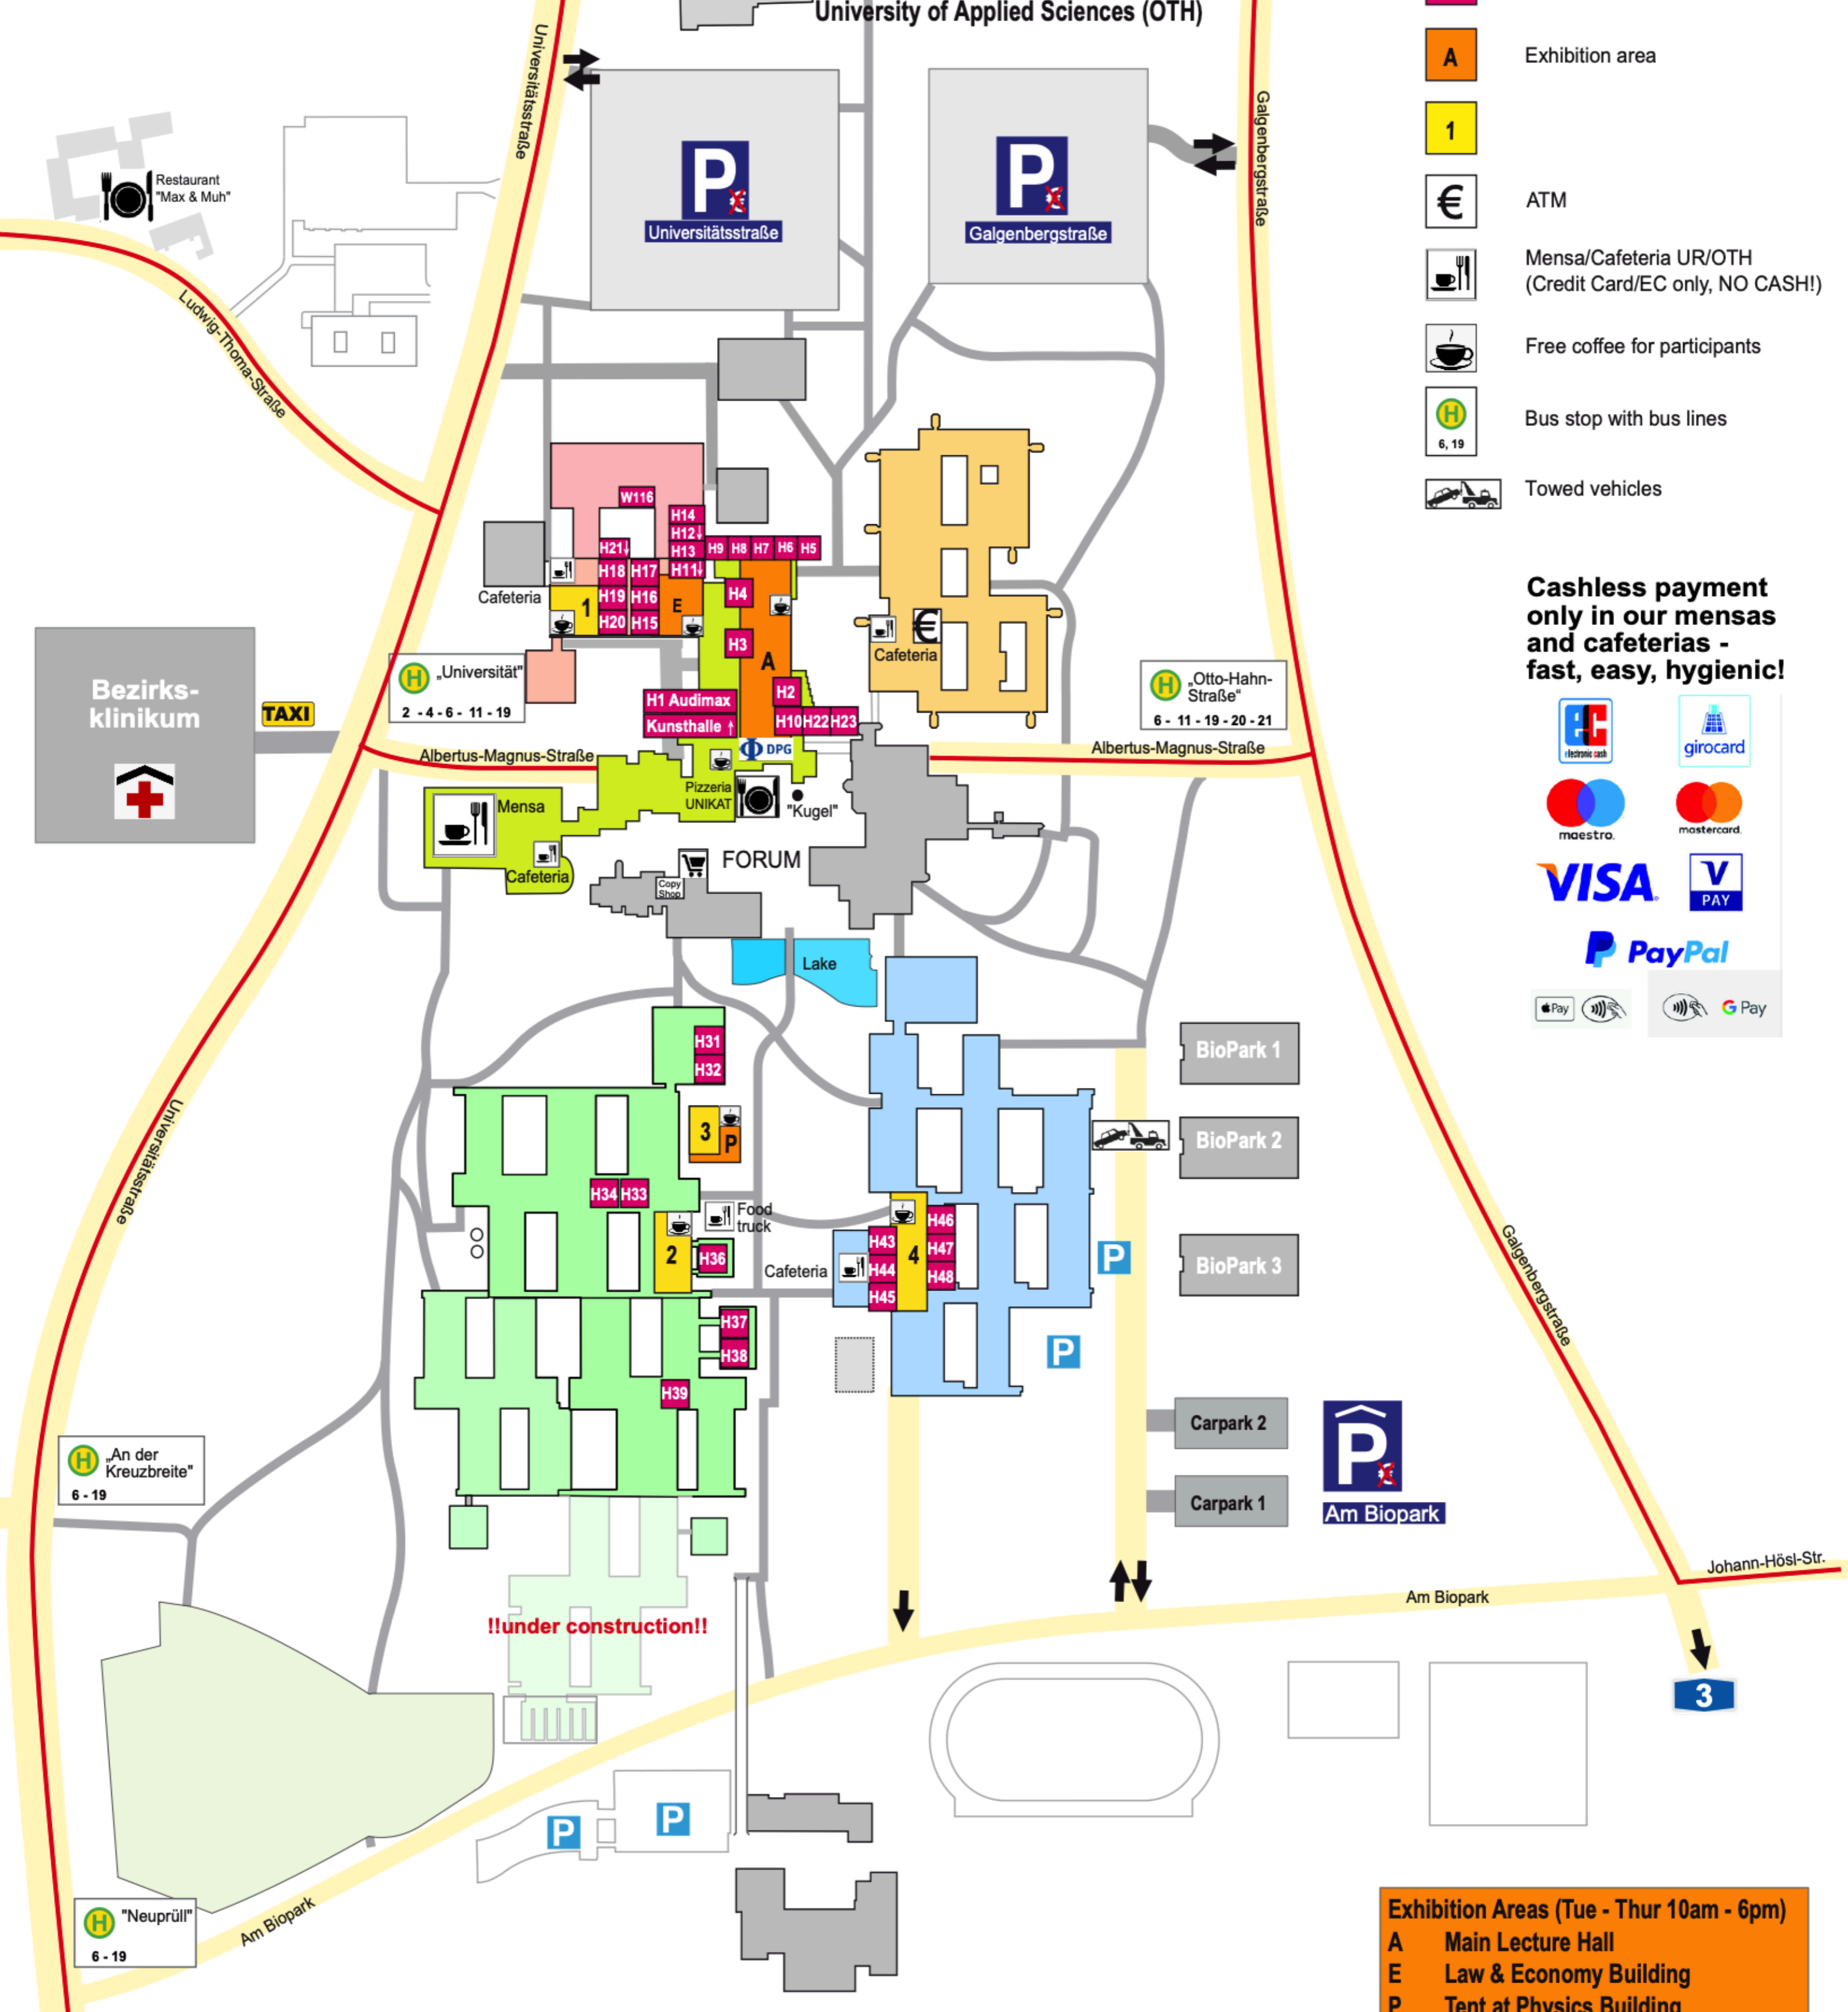

Universität Regensburg - Campus Map ORCHEM 2024

Universitätsstraße 31
93053 Regensburg

200 m

Sammelgebäude / Multi-purpose Building	H18 H19 H20 H21
Recht & Wirtschaft / Law/Business/Economics	H11 H12 H13 H14 H15 H16 H17

Zentrales Hörsaalgebäude / Main Lecture Hall	H1 Audimax H2 H3 H4 H5 H6 H7 H8 H9 H10 H22 H23 Kunsthalle

Chemie & Pharmazie / Chemistry & Pharmacy	H43 H44 H45 H46 H47 H48

Exhibition Areas (Tue - Thur 10am - 6pm)	
A	Main Lecture Hall
E	Law & Economy Building
P	Tent at Physics Building
Mathematik / Mathematics	H31 H32
Physik / Physics	H33 H34 H36
Vorklinik/ Pre-Clinical Medicine	H37 H38 H39